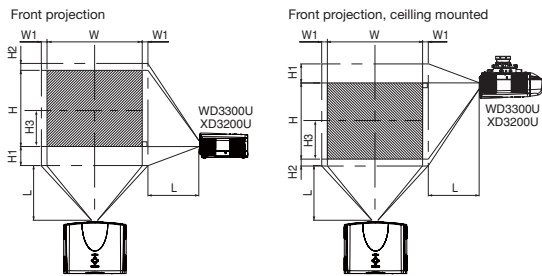

Screen Size and Projection Distance / Optional Lenses

Refer to the following table to determine the screen size.