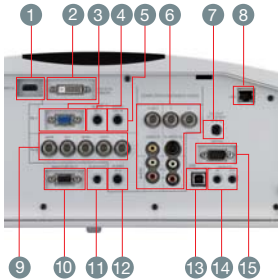

Input and Output Terminals

1. 1 HDMI terminal
2. 2 DVI-D (HDCP) terminal (DVI-D 24-pin)
3. 3 Computer / Component Video IN-1 terminal
4. 4 Audio IN-1 terminal (Mini jack)
5. 5 Audio DVI-D terminal (Mini jack)
6. 6 Video IN / Audio IN terminal
7. 7 DC OUT [5V 1.5A (Max)]
8. 8 LAN (RJ-45) terminal
9. 9 Computer / Component Video IN-2 terminals
10. 10 Monitor OUT terminal (Mini D-SUB 15-pin)
11. 11 Audio OUT terminal (Mini jack)
12. 12 Audio IN-2 terminal (Mini jack)
13. 13 USB (Computer) terminal
14. 14 Remote IN / OUT
15. 15 Serial terminal (D-SUB 9-pin)

Specifications

Model	WD3300U	XD3200U
Display Technology	0.65" 1-Chip DMD	0.7" 1-Chip DMD
Resolution	1280x800 (Total 1,024,000 pixels)	1024x768 (Total 786,432 pixels)
Brightness	4000lm	4500lm
Contrast	2300 : 1 (on / off)	2500 : 1 (on / off)
Picture Size	40" - 300"	
Throw Ratio	1.7 ~ 2.4	
Source Lamp	264W (Shut-off Time 4000hr) with Low Mode 330W (Shut-off Time 2000hr) with Standard Mode	
Computer Compatibility	640x400 ~ 1600x1200 True : 1280x800, Sync on Green available	640x480 ~ 1600x1200 True : 1024x768, Sync on Green available
Video Compatibility	NTSC / NTSC4.43 / PAL (including PAL-M, N) / SECAM / PAL-60, Component Video: 480i/p (525i/p), 576i/p (625i/p), 720p (750p 50/60Hz), 1080i (1125i 50/60Hz), 1080p (1125p 50/60Hz), SCART (RGB+1V sync)	
Pc Input Terminals	mini D-sub 15pin×1, 5 BNC×1, DVI-D (with HDCP)×1 Audio : stereo mini jack (ø3.5mm)×3	
Video Input Terminals	Video: HDMI(ver.1.2)×1, RCA×1 or BNC×1, S-Video(4pin)×1 or S-Video Y/C(BNC) Audio: RCA (L, R)×2	
Output Terminals	RGB: mini D-sub 15pin×1, DC Out: 5V 1.5A (MAX) Audio: stereo mini jack (ø3.5mm)×1	
Communication Terminals	LAN (RJ-45)×1, RS-232C:D-sub 9pin×1, USB×1 (Mouse control), Wired remote in : stereo mini jack (ø3.5mm)×1 Wired remote out : stereo mini jack (ø3.5mm)×1	
Audio Speaker	10W mono	
Fan Noise	26dBA (Lamp Low Mode)	
Dimensions(W×H×D)	450×187×373mm/17.7×7.4×14.7 in (excluding terminal cover)	
Weight	10.3kg /22.7lbs (excluding detachable terminal cover)	
Power Supply	AC100 - 240V, 50/60Hz	
Option	Lamp: VLT-XD3200LP Lens: OL-XD2000SZ, OL-XD2000LZ, OL-XD2000TZ, OL-XD2000FR	

*Compliance with ISO21118-2005